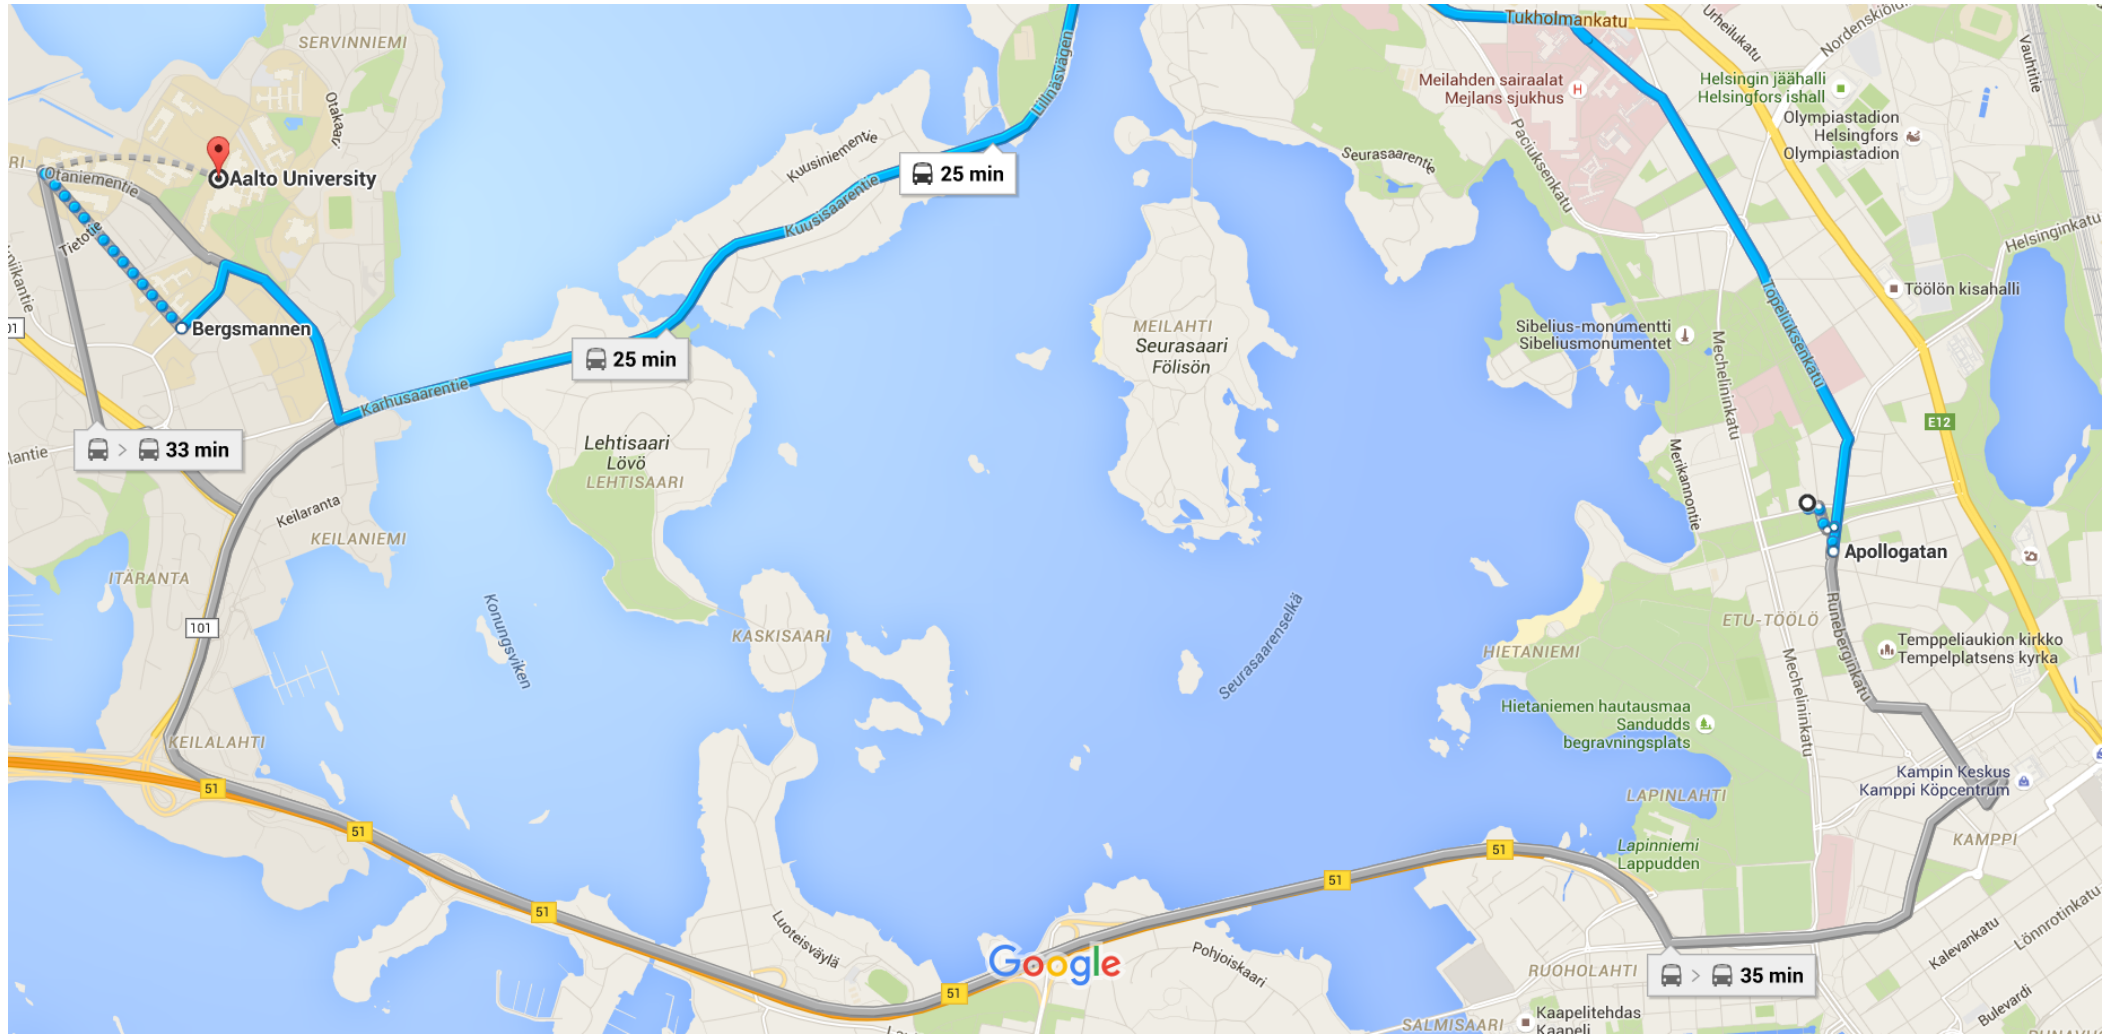

Pohjoinen Hesperiankatu 23 to Aalto University, Espoo, Finland

8:55 AM - 9:20 AM (25 min)

Map data ©2015 Google 1000 ft